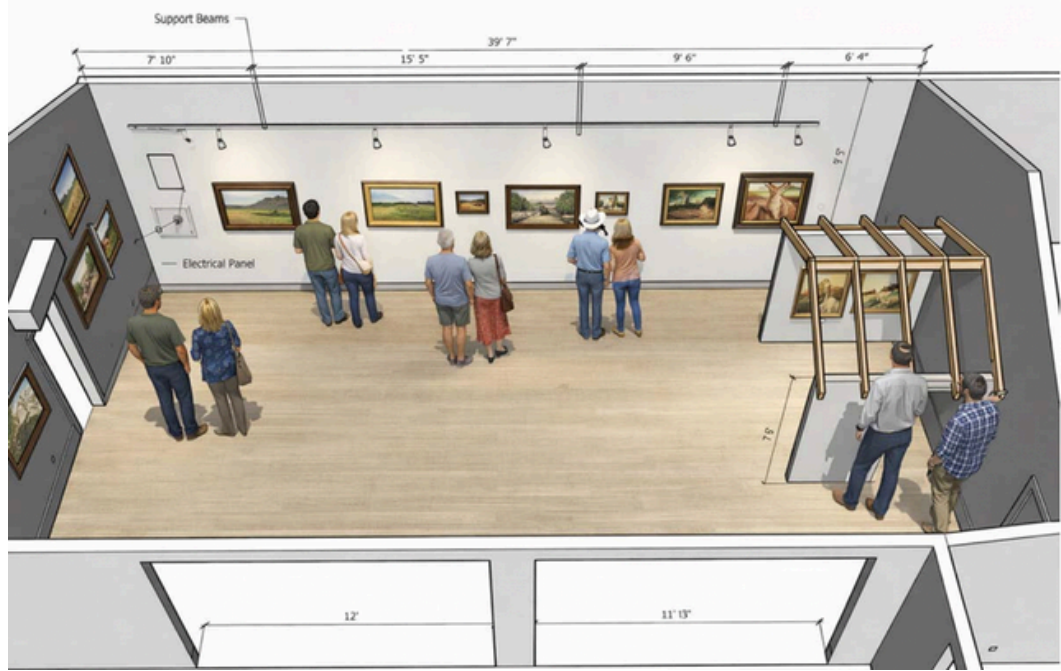

# GALLERY SPECS

## MAIN GALLERY

Width: 24 feet x 6 inches

Length: 39 feet x 7 inches

~ 970 square feet

2 12-foot sliding barn doors facing south