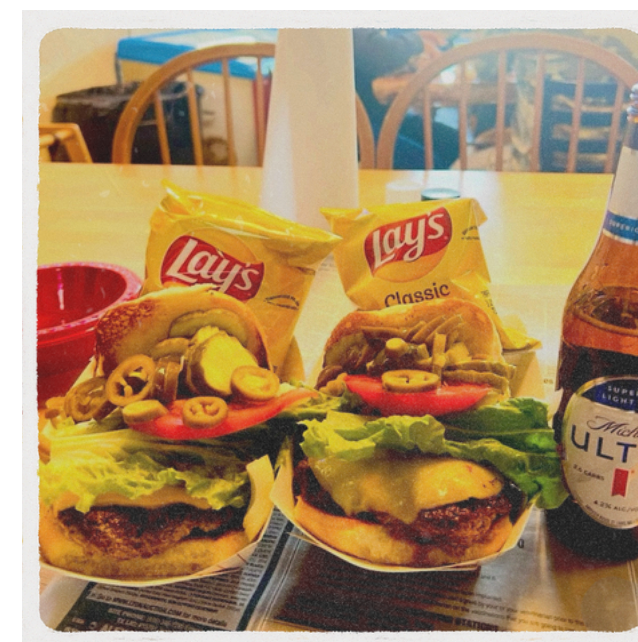

Spaces

The General Store

Our 400 ft-wide riverfront unfolds like a dream. It offers guests abundant opportunities for recreation, ceremony, and celebration.