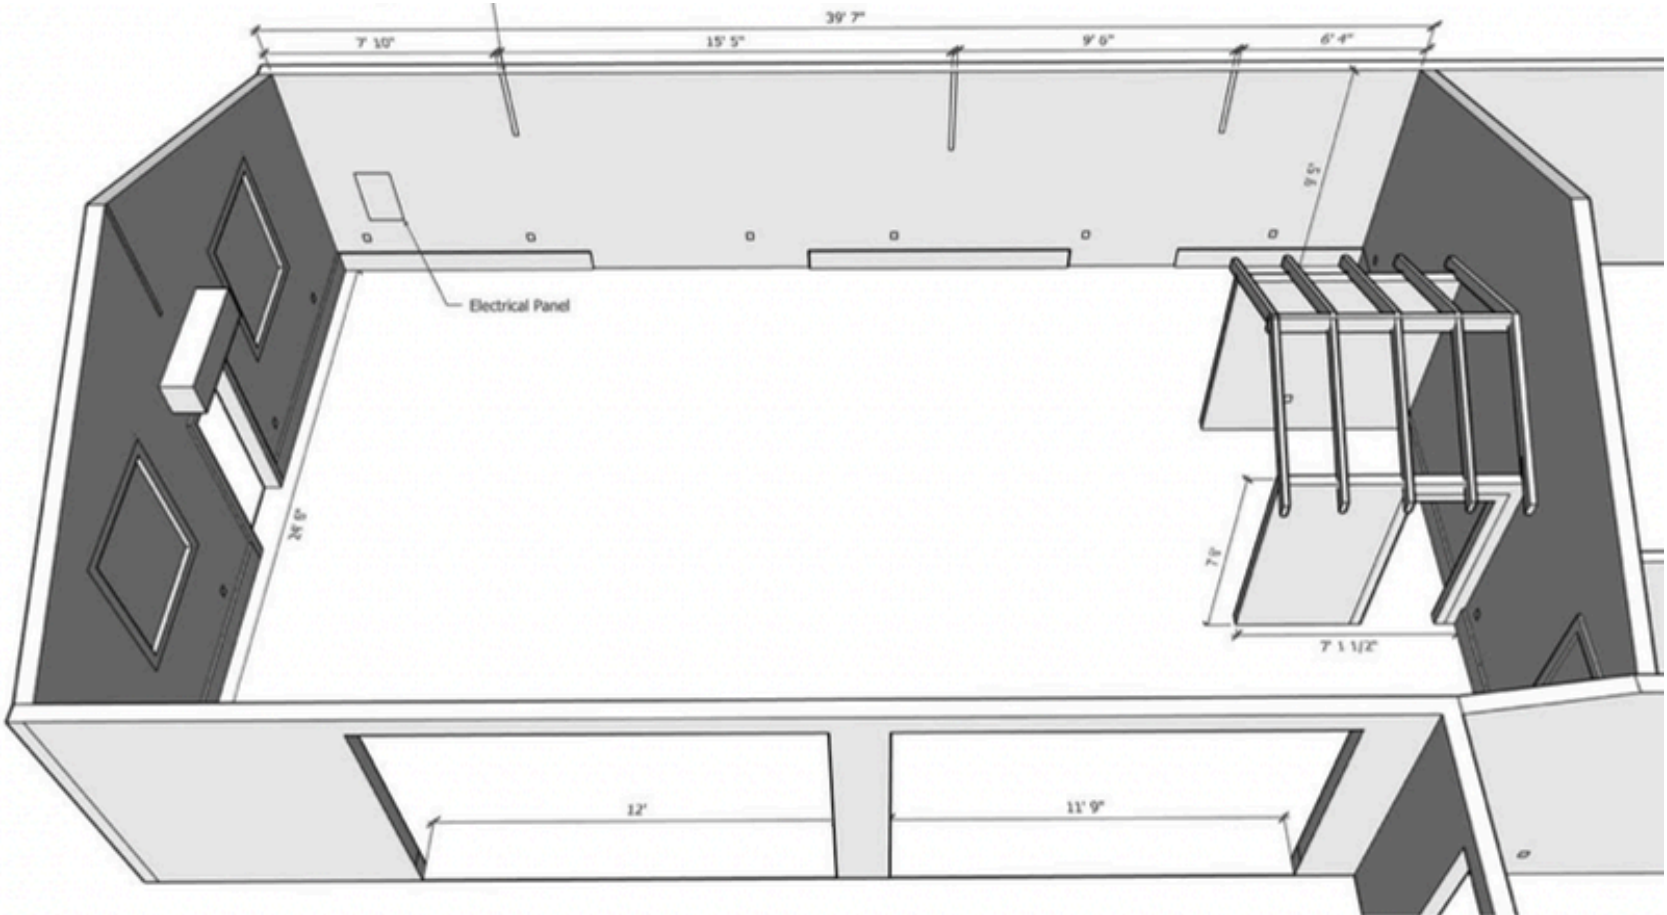

# Gallery Specs

## MAIN GALLERY

Width: 24 feet x 6 inches

Length: 39 feet x 7 inches

~ 970 square feet

2 12-foot sliding barn doors facing south