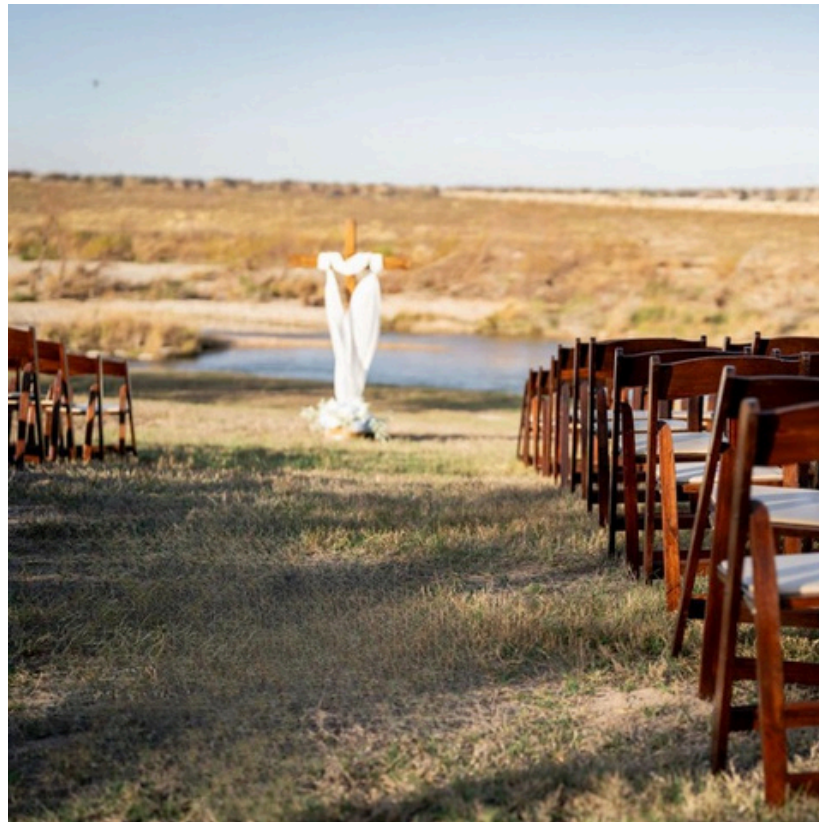

**CASTELL  
CABINS**  
— ON THE —  
**LLANO RIVER**

WEDDINGS 2026

*Castell Cabins is a Texas Hill Country destination like no other. Set along the banks of the spring-fed Llano River and nestled in a tiny (Population: 7!) but colorful town riddled with history, we offer the rare opportunity to celebrate in a supremely unique location you can make your own and feel grounded in nature. Indoor and outdoor venues abound to meet every need. And our various plans offer a magical experience to meet all budgets.*

## RIVER VIEW

- ~Stunning riverfront ceremony site
  - ~Artisan-made wedding backdrop
  - ~Abundant space for outdoor activities, including fly-fishing, kayaking, and swimming
  - ~Lawn games
  - ~Fire pit
  - ~Lighted outdoor deck with river views, lounging & dining area
  - ~Outdoor bar & coolers
  - ~Outdoor speakers and cords to connect music to the digital platform of your choice
  - ~2-night buyout of cabins, including 10 bedrooms and accommodating 26+ guests
  - ~Open-ended time frame
  - ~Free parking
- \$6400 +taxes and cleaning fee

## HOLY HAVEN

- ~Historic church ceremony venue
- ~Bride & Groom suites
- ~Abundant private outdoor space along the Llano River
- ~Easy access to outdoor activities, including fly-fishing, kayaking, and swimming
- ~Lawn games
- ~Fire pit
- ~Lighted outdoor deck with river views, lounging & dining area
- ~Outdoor bar & coolers
- ~Outdoor speakers and cords to connect music to the digital platform of your choice
- ~2-night buyout of cabins, including 10 bedrooms and accommodating 26+ guests
- ~Open-ended time frame
- ~Free parking
- ~1800 square feet of indoor gallery space for dining & dancing for up to 125 people
- ~Set up and breakdown of indoor buffet & dining tables as well as chairs
- ~Indoor bar & coolers
- ~Bartender for 5 hours