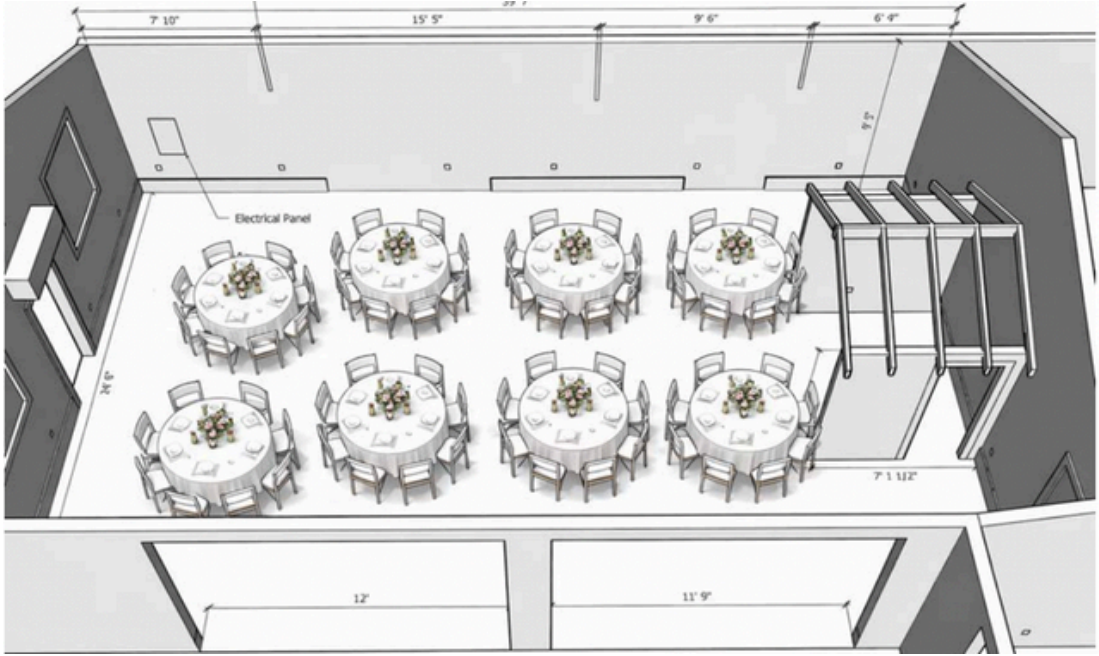

Gallery Specs

MAIN GALLERY

Width: 24 feet x 6 inches

Length: 39 feet x 7 inches

~ 970 square feet

2 12-foot sliding barn doors facing south